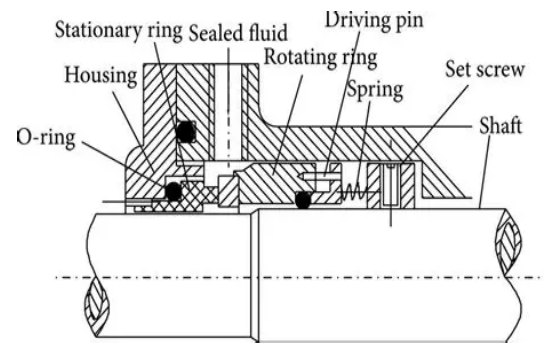

CUSTOMISED SOLUTIONS

Power Zone offers **custom solutions** for the following equipment / spare parts.

1. Mechanical Seals

2. LV / MV Motors